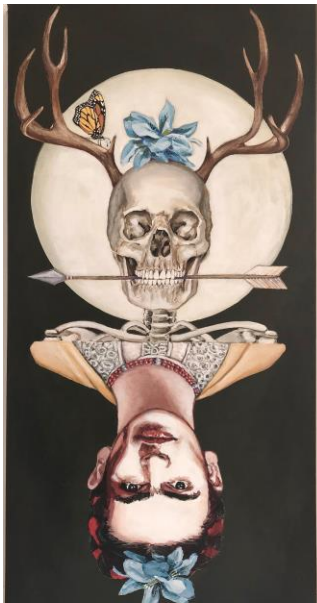

THE WORLD OF FRIDA

Nickolas Muray. *Frida with Olmeca Figurine*, 1939, carbon process print, 10.75 x 15.75", courtesy of the Nickolas Muray Photo Archives and GuestCurator Traveling Exhibitions

July 8th – September 16th, 2018

Opening Reception & Frida Fest: Sunday, July 8, 2-5pm

At the Bedford Gallery, Leshner Center for the Arts, Walnut Creek, CA

Walnut Creek, CA- This summer the Bedford Gallery celebrates the culture, style, and persona of visionary painter Frida Kahlo, an artist who continues to inspire with her story of love, adventure, and pain. *The World of Frida* weaves juried and invitational shows that reference the artist with a national, traveling photography exhibit titled *Frida Kahlo: Through the Lens of Nickolas Muray* that makes a stop in Walnut Creek after traveling across North America. Hungarian-born Muray—who met Kahlo in a chance encounter in Mexico in 1931 and became her lover and friend—shot some of the most iconic color and black and white images of the artist that exist. This exhibition is organized by the Nickolas Muray Photo Archives and is circulated through GuestCurator Traveling Exhibitions.

Artwork included in the juried and invitational exhibitions feature Frida Kahlo as the subject as well as artworks inspired by her life and art, including themes of Frida's garden, Mexican culture and fashion, vibrant colors, surrealism, and more. The juried exhibition includes nearly 150 artworks selected by jurors Lisa Congdon, fine artist, illustrator and author; and Rebecca Gomez, Curator of Exhibitions and Programs at the Mexic-Arte Museum in Austin, TX.